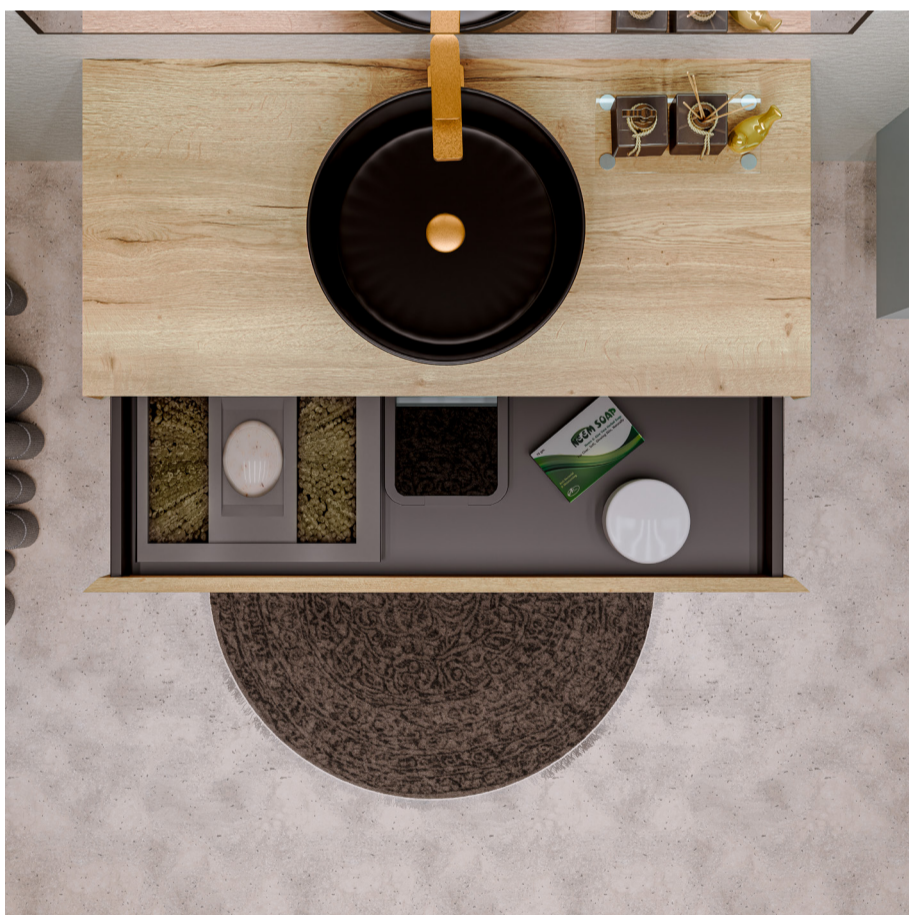

ENCIMERA/WORKTOP/PLAN DE TRAVAIL ECLIPSA 100 1 CAJÓN/DRAWER/TIROIR ACABADO/FINISHED/FINITION HALIFAX.

MUEBLE/FURNITURE/MEUBLE MARINA 100 1 CAJÓN/DRAWER/TIROIR ACABADO/FINISHED/FINITION AQUAMAR

LAVABO/SINK/VASQUE CIRCUS NEGRO MATE.

ESPEJO/MIRROR/MIROIR FAMA LED 100.

COLUMNA/COLUMN/COLONNE ACABADO/FINISHED/FINITION AQUAMAR.

DISPONIBLE EN LAS SIGUIENTES MEDIDAS

DISPONIBLE EN TODAS LAS MEDIDAS DEL CATÁLOGO