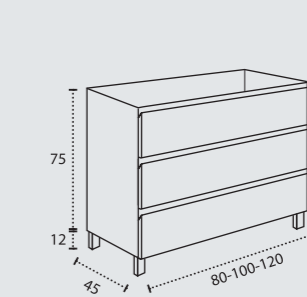

YASMIN 3 CAJONES
3 DRAWERS / 3 TIROIRS