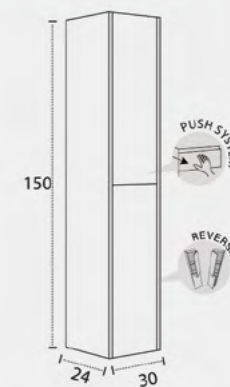

COLUMNA REVERSIBLE RUT RUT REVERSIBLE COLUMN COLONNE REVERSIBLE RUT