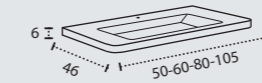

PARIS. 1 SENO/SINK/VASQUE

PARIS. 2 SENOS/SINKS/VASQUES

REDING

MUEBLE SUSPENDIDO SUSPENDED FURNITURE MEUBLE SUSPENDU

CAJONES CIERRE SUAVE SOFT CLOSING DRAWERS TIROIRS FERMETURE SILENCIEUSE

NO INCLUYE GRIFO TAP NOT INCLUDED MITIGEUR NON INCLUS