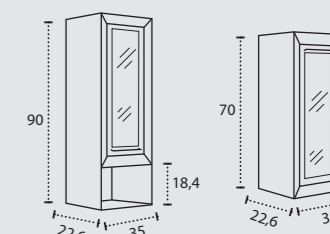

MÓDULOS MILA MILA MODULES MODULES MILA