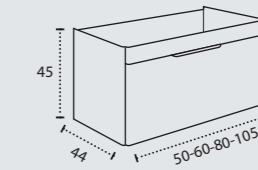

REDING

DISEÑO / DESIGN / DÉCOR

DISEÑO ESPECIAL / SPECIAL DESIGN / DÉCOR SPÉCIAL

LACADO / LACQUERED / LAQUÉ

BRILLO O MATE / GLOSS OR MATTE / BRILLANT OU MAT

LAVABOS COMPATIBLES COMPATIBLE BASINS VASQUES COMPATIBLES

Lavabo Cerámico París
Ceramic Paris Sink
Vasque Paris Céramique

REDING

MUEBLE SUSPENDIDO SUSPENDED FURNITURE MEUBLE SUSPENDU

CAJONES CIERRE SUAVE SOFT CLOSING DRAWERS TIROIRS FERMETURE SILENCIEUSE

NO INCLUYE GRIFO TAP NOT INCLUDED MITIGEUR NON INCLUS

TODOS LOS ESPEJOS SON
COMPATIBLES CON ESTE MODELO
ALL THE MIRRORS ARE AVAILABLE
WITH THIS MODEL
TOUS LES MIROIRS SONT COMPATI-
BLES AVEC CE MODÈLE

+INFO P. 144-145

FABRICADO EN DM Y
AGLOMERADO HIDRÓFUGO
MADE IN MDF AND HYDROFUGE
AGGLOMERATE
FABRIQUÉ EN MDF
ET AGLOMÉRÉ
HYDROFUGE

REDING

COLUMNA AGATA COLUMN AGATA COLONNE AGATA

LATERALES REDONDEADOS ROUNDED SIDES JOUES ARRONDIES