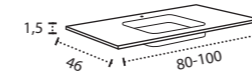

BICOLOR

BICOLOR 80-100. 1 SENO/SINK/VASQUE