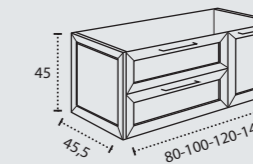

RÚSTICO

DISEÑO / DESIGN / DÉCOR

DISEÑO ESPECIAL / SPECIAL DESIGN / DÉCOR SPÉCIAL

TODOS LOS ESPEJOS SON COMPATIBLES CON ESTE MODELO
ALL THE MIRRORS ARE AVAILABLE WITH THIS MODEL
TOUS LES MIROIRS SONT COMPATIBLES AVEC CE MODÈLE

+INFO P. 144-145

LAVABOS COMPATIBLES COMPATIBLE SINKS VASQUES COMPATIBLES

Cerámico (centrado y descentrado)
Lavabo solid decorado Atena (centrado y descent.)
Lavabo Bicolor
Nantes (centrado y descentrado)
Solid surface Niza (centrado y descentrado)
Tapas (Fondo 46 cm)
Lavabo cerámico Horus
Lavabo cerámico Keeps
Lavabo SOLID SURFACE Lyon
Lavabo Circus
Lavabo Marino piedra natural
Lavabo piedra natural Urano

Ceramic (centered or displaced)
Atena solid surface sink (centered or displaced)
Bicolor sink
Nantes (centered or displaced)
Niza solid surface (centered or displaced)
Worktop (Depth 46)
Horus ceramic sink
Keeps ceramic sink
Lyon solid decorated sink
Circus sink
Marino sink natural stone
Urano natural stone sink

Céramique (centré et décentré)
Vasque solid décorée Atena (centré et décentré)
Vasque Bicolor
Nantes (centré et décentré)
Niza solid surface (centré et décentré)
Plan de travail (profondeur 46 cm)
Vasque céramique Horus
Vasque céramique Keeps
Vasque Solid Surface Lyon
Vasque Circus
Vasque Marino pierre naturelle
Vasque pierre naturelle Urano

+INFO P. 146-149

RÚSTICO

MUEBLE SUSPENDIDO SUSPENDED FURNITURE MEUBLE SUSPENDU

CAJONES CIERRE SUAVE SOFT CLOSING DRAWERS TIROIRS FERMETURE SILENCIEUSE

NO INCLUYE GRIFO TAP NOT INCLUDED MITIGEUR NON INCLUS

FRENTES FABRICADOS EN DM 19mm
Y CASCOS EN AGLOMERADO
HIDRÓFUGO 16mm
MADE IN MDF 19mm AND HYDROFUGE
AGGLOMERATE 16mm
FABRIQUÉ EN
MDF 19mm
ET AGLOMÉRÉ
HYDROFUGE 16mm

RÚSTICO

COLUMNA REVERSIBLE MADISON MADISON REVERSIBLE COLUMN COLONNE REVERSIBLE MADISON