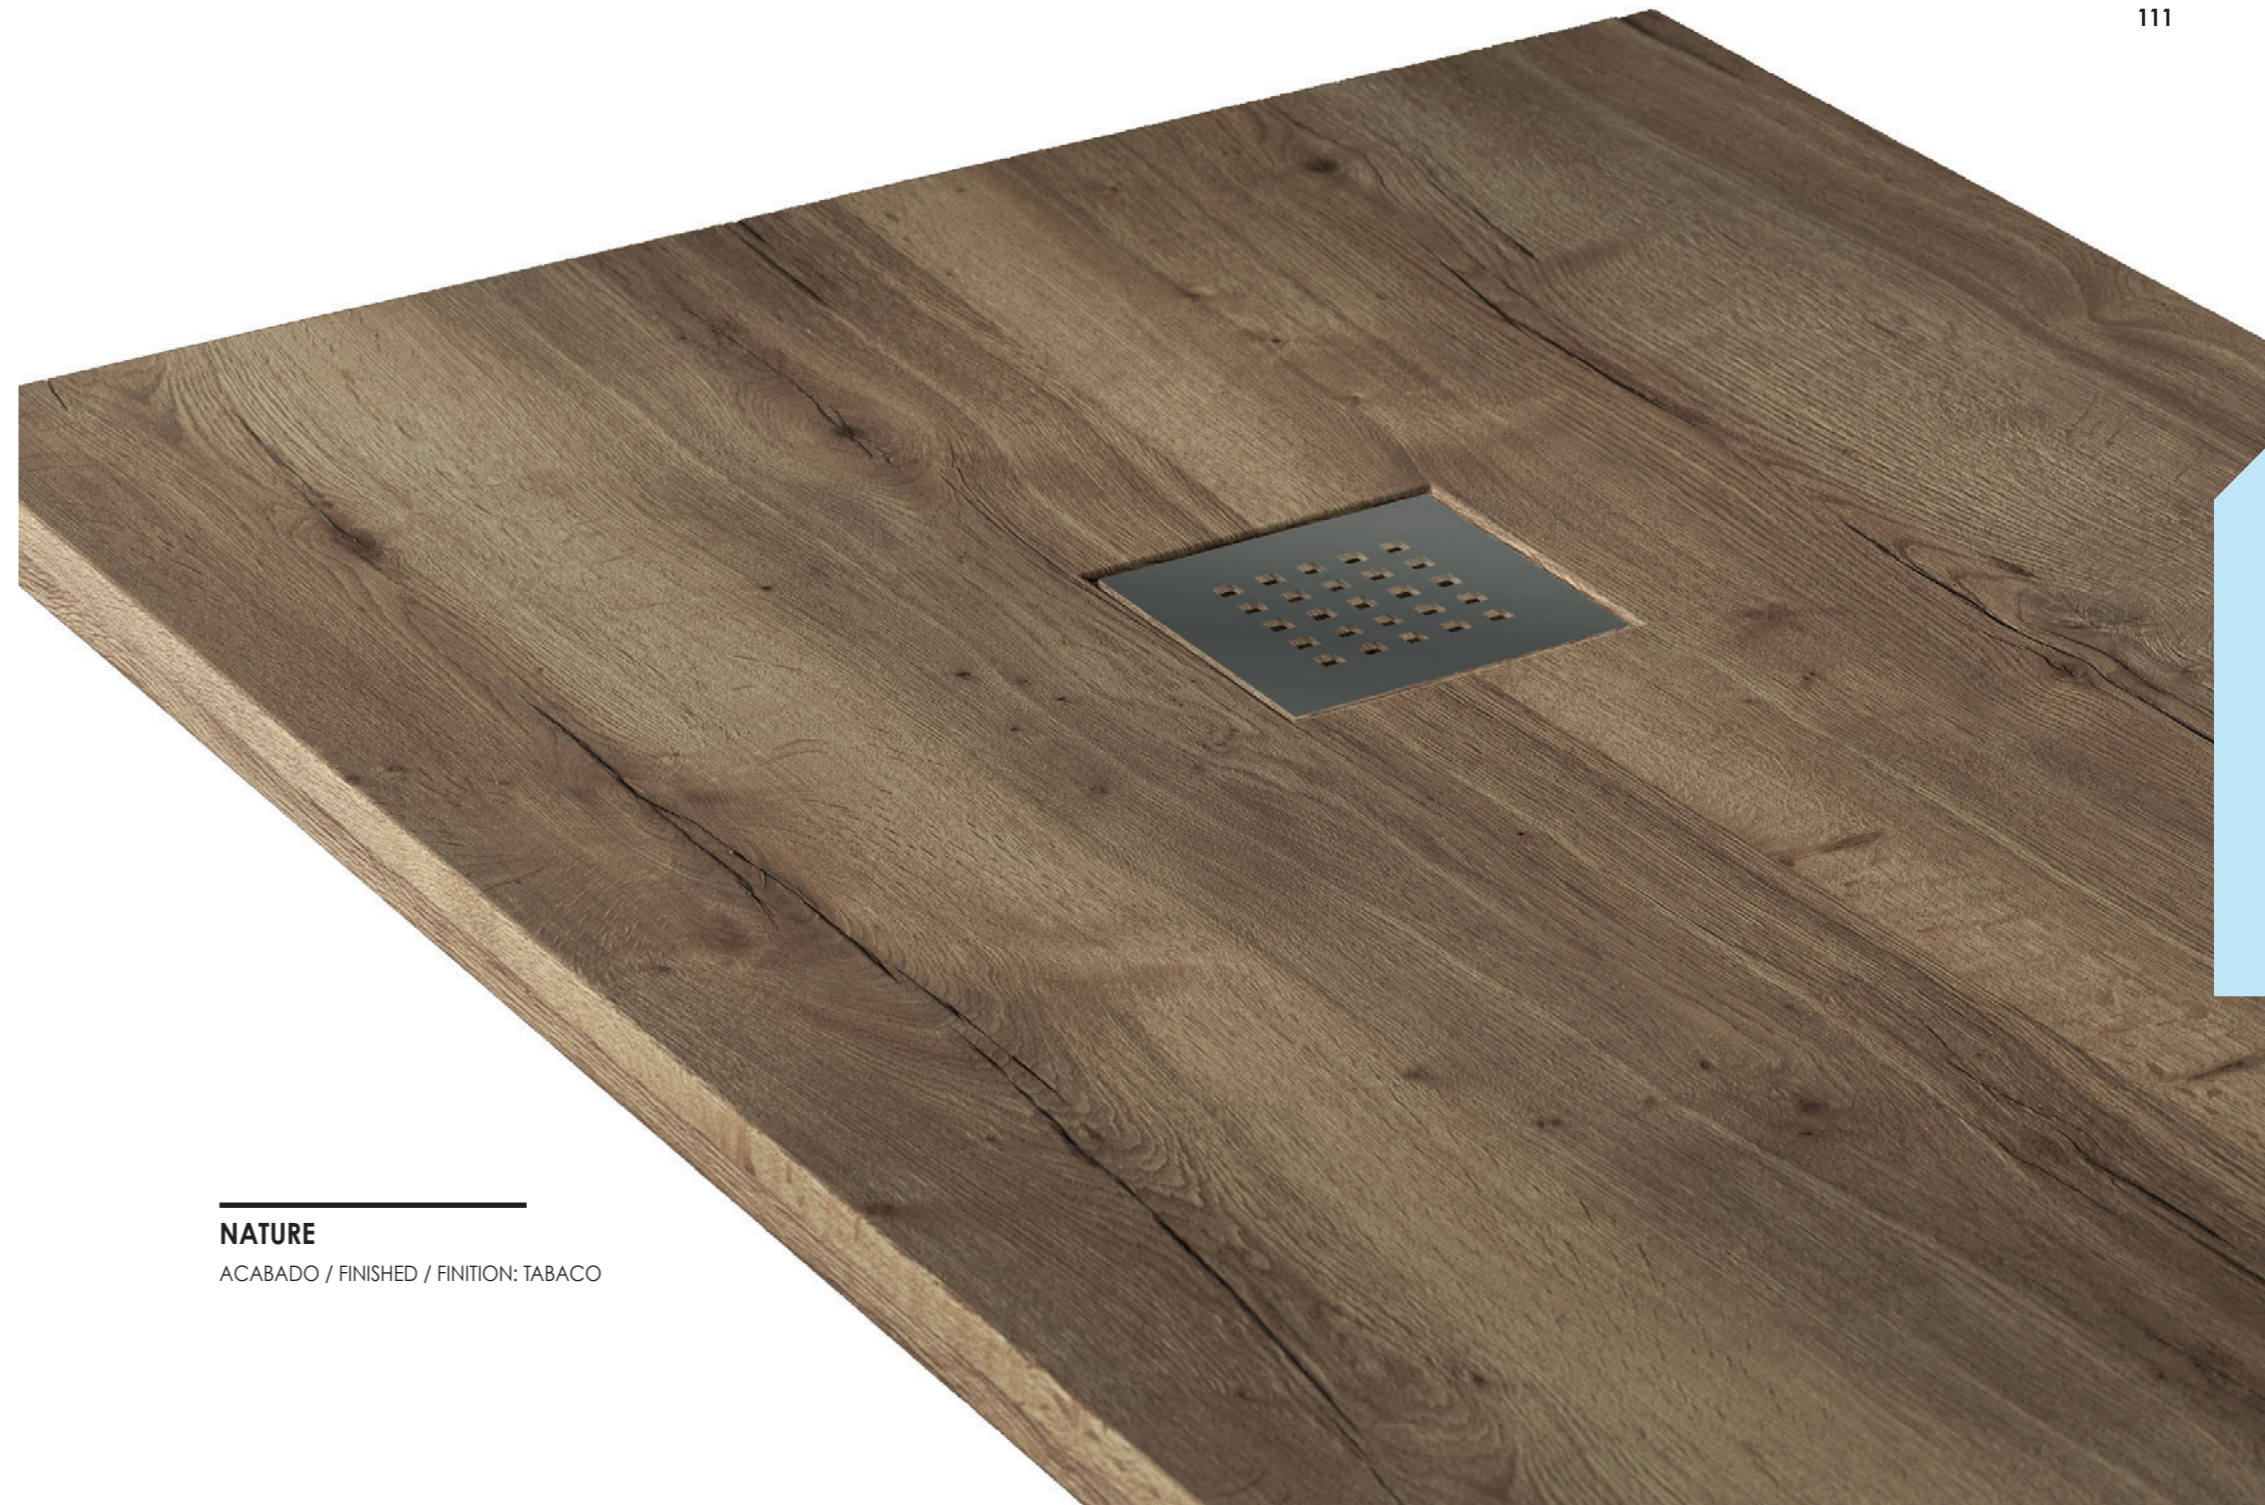

NATURE

ACABADO / FINISHED / FINITION: TABACO