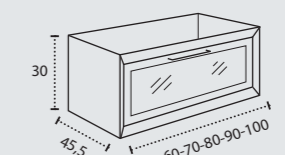

COQUETAS MILA MILA COQUETTES COIFFEUSES MILA