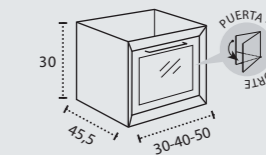

COQUETAS MILA MILA COQUETTES COIFFEUSES MILA