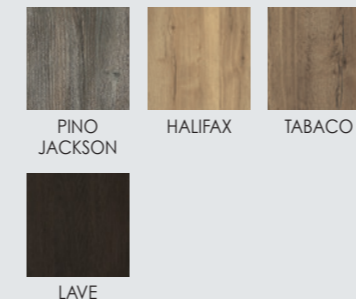

DISEÑO ESPECIAL / SPECIAL DESIGN / DÉCOR SPÉCIAL