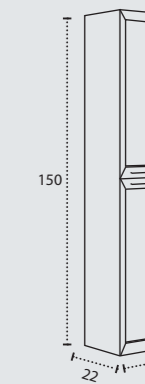

COLUMNA REVERSIBLE MADISON MADISON REVERSIBLE COLUMN COLONNE REVERSIBLE MADISON