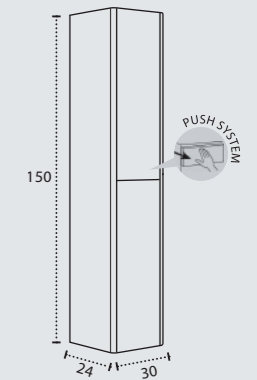

COLUMNA AGATA COLUMN AGATA COLONNE AGATA