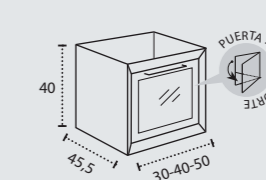

COQUETAS MILA MILA COQUETTES COIFFEUSES MILA