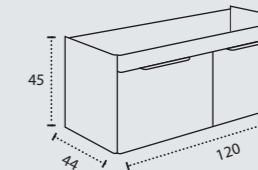

REDING

DISEÑO / DESIGN / DÉCOR

DISEÑO ESPECIAL / SPECIAL DESIGN / DÉCOR SPÉCIAL

LACADO / LACQUERED / LAQUÉ

BRILLO O MATE / GLOSS OR MATTE / BRILLANT OU MAT

LAVABOS COMPATIBLES COMPATIBLE BASINS VASQUES COMPATIBLES

Lavabo Cerámico París
Ceramic Paris Sink
Vasque Paris Céramique

REDING

MUEBLE SUSPENDIDO SUSPENDED FURNITURE MEUBLE SUSPENDU

CAJONES CIERRE SUAVE SOFT CLOSING DRAWERS TIROIRS FERMETURE SILENCIEUSE

NO INCLUYE GRIFO TAP NOT INCLUDED MITIGEUR NON INCLUS

TODOS LOS ESPEJOS SON
COMPATIBLES CON ESTE MODELO
ALL THE MIRRORS ARE AVAILABLE
WITH THIS MODEL
TOUS LES MIROIRS SONT COMPATI-
BLES AVEC CE MODÈLE

+INFO P. 144-145

FABRICADO EN DM Y
AGLOMERADO HIDRÓFUGO
MADE IN MDF AND HYDROFUGE
AGGLOMERATE
FABRIQUÉ EN MDF
ET AGLOMÉRÉ
HYDROFUGE

REDING

COLUMNA AGATA COLUMN AGATA COLONNE AGATA

LATERALES REDONDEADOS ROUNDED SIDES JOUES ARRONDIES