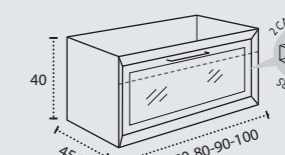

COQUETAS MILA MILA COQUETTES COIFFEUSES MILA