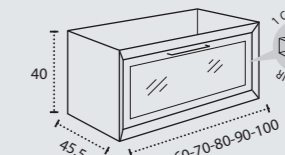

COQUETAS MILA MILA COQUETTES COIFFEUSES MILA